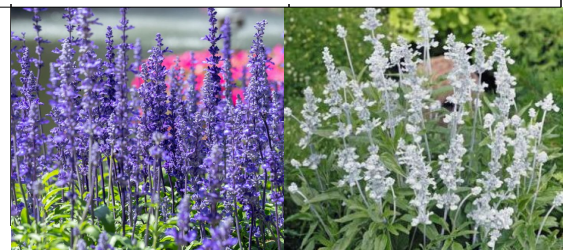

SALVIA

Salvia Evolution Basic Seed

Evolution is the first Salvia farinacea with violet flower spikes. 'Evolution' will provide continuous color from early Summer to the first hard frost. An AAS Award Winner.

Height: 12-20"   Width: 12-14"   Sun.

Available in *2401   *1801   *4.5"