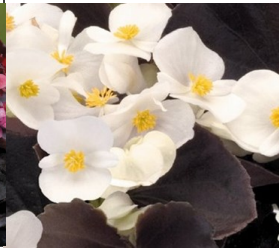

TOP PICKS 2024

BEGONIAS

Begonia Nightlife Basic Seed

A shiny bronze-leaved semperflorens Begonia that blooms early and stays compact making it the perfect border Begonia.

Height: 9"   Width: 10-12"   Sun.

Available in *2401   *1801   *4.5"   *5"

White

Begonia Super Olympia Basic Seed

Producing uniform plants with large, brightly colored blooms and true green leaves, Olympia is a compact mounded Begonia. Versatile in containers and beds, alike.

Height: 8"   Width: 10-12"   Sun.   Available in *2401   *1801   *4.5"   *5"