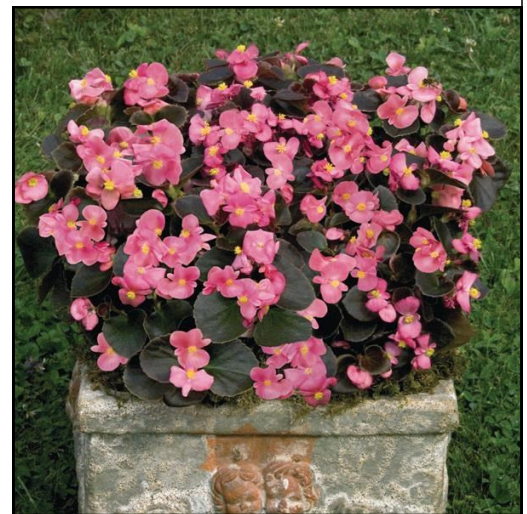

### Begonia Nightlife Basic Seed

A shiny bronze-leaved semperflorens Begonia that blooms early and stays compact making it the perfect border Begonia.

Height: 9"      Width: 10-12"      Sun.

Available in \*2401   \*1801   \*4.5"   \*5"

### Begonia Super Olympia Basic Seed

Producing uniform plants with large, brightly colored blooms and true green leaves, Olympia is a compact mounded Begonia. Versatile in containers and beds, alike.

Height: 8"      Width: 10-12"      Sun.      Available in \*2401   \*1801   \*4.5"   \*5"