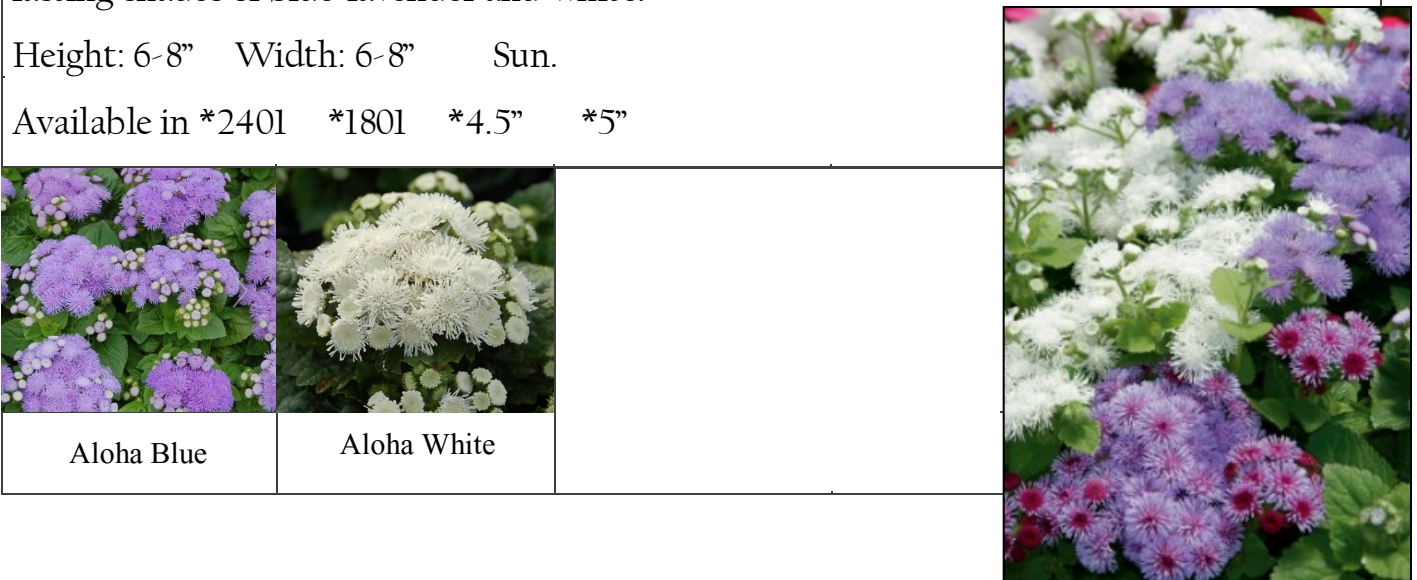

### Ageratum Basic Seed

Early flowering, Aloha Blue sets soft, fluffy, Aster-like flowers in exceptional and long-lasting shades of blue-lavender and white.

Height: 6-8" Width: 6-8" Sun.

Available in \*2401 \*1801 \*4.5" \*5"