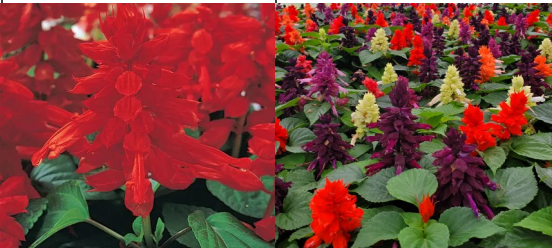

TOP PICKS 2024

SALVIA

Salvia Victoria Basic Seed

A compact, well-branched Salvia producing abundant spikes all season. Plant en masse for a feeding station for hummingbirds or use in containers for that architectural element.

Height: 18-24" Width: 12-15" Sun.

Available in *2401 *1801 *4.5"

Salvia Vista Basic Seed

With colorful, dense spikes and dark green foliage, Vista hold their color through Fall.

Height: 8-10" Width: 10-12" Sun.

Available in *2401 *1801 *4.5"

Red

Mix