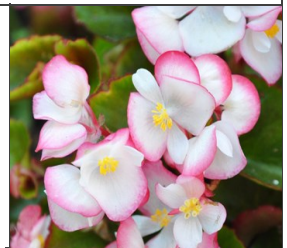

Begonia Super Olympia Basic Seed

Producing uniform plants with large, brightly colored blooms and true green leaves, Olympia is a compact mounded Begonia. Versatile in containers and beds, alike.

Height: 8"   Width: 10-12"   Sun.   Available in *2401   *1801   *4.5"   *5"

Bicolor